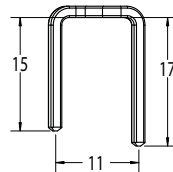

OSStaple™ and OSSplate™ X-Ray Sizing Template

Document #: A108-028 Rev. F
Date Issued: 04/18/07

Large Bone 2mm x 3mm wire OSStaples™

OS-2020W2X3

OS-2522W2X3

OS-3030W2X3

Medium Bone 2mm x 2mm wire OSStaples™

OS-1512W2

OS-1518W2

OS-181815W2

OS-2020W2

Small Bone 1.5mm wire OSStaples™

OS-1310W1.5

OS-111513W1.5

OS-111715W1.5

OS-111917W1.5

OS-1512W1.5

OS-0705W1.5

OS-0907W1.5

OS-1110W1.5

OS-1108W1.5

Extra-Small Bone 1.2mm wire OSStaples™

OS-0705W1.2

OS-0907W1.2

1.2mm x 1.5mm wire OSSplate™

OP-1506

OP-1508

OP-1510

OP TOP VIEW