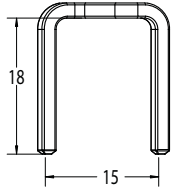

OSStaple™ and OSSplate™ X-Ray Sizing Template

Document #: A108-028 Rev. F
Date Issued: 04/18/07

Large Bone 2mm x 3mm wire OSStaples™

OS-2020W2X3

OS-2522W2X3

OS-3030W2X3

Medium Bone 2mm x 2mm wire OSStaples™

OS-1512W2

OS-1518W2

OS-181815W2

OS-2020W2

Small Bone 1.5mm wire OSStaples™

OS-1310W1.5

OS-111513W1.5

OS-111715W1.5

OS-111917W1.5

OS-1512W1.5

OS-0705W1.5

OS-0907W1.5

OS-1110W1.5

OS-1108W1.5

Extra-Small Bone 1.2mm wire OSStaples™

OS-0705W1.2

OS-0907W1.2

1.2mm x 1.5mm wire OSSplate™

OP-1506

OP-1508

OP-1510

OP TOP VIEW