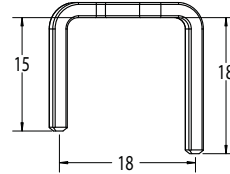

OSStaple™ and OSSplate™ X-Ray Sizing Template

Document #: A108-028 Rev. F
Date Issued: 04/18/07

Large Bone 2mm x 3mm wire OSStaples™

OS-2020W2X3

OS-2522W2X3

OS-3030W2X3

Medium Bone 2mm x 2mm wire OSStaples™

OS-1512W2

OS-1518W2

OS-181815W2

OS-2020W2

Small Bone 1.5mm wire OSStaples™

OS-1310W1.5

OS-111513W1.5

OS-111715W1.5

OS-111917W1.5

OS-1512W1.5

OS-0705W1.5

OS-0907W1.5

OS-1110W1.5

OS-1108W1.5

Extra-Small Bone 1.2mm wire OSStaples™

OS-0705W1.2

OS-0907W1.2

1.2mm x 1.5mm wire OSSplate™

OP-1506

OP-1508

OP-1510

OP TOP VIEW