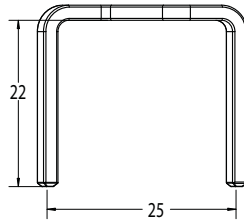

OSStaple™ and OSSplate™ X-Ray Sizing Template

Document #: A108-028 Rev. F
Date Issued: 04/18/07

Large Bone 2mm x 3mm wire OSStaples™

OS-2020W2X3

OS-2522W2X3

OS-3030W2X3

Medium Bone 2mm x 2mm wire OSStaples™

OS-1512W2

OS-1518W2

OS-181815W2

OS-2020W2

Small Bone 1.5mm wire OSStaples™

OS-1310W1.5

OS-111513W1.5

OS-111715W1.5

OS-111917W1.5

OS-1512W1.5

OS-0705W1.5

OS-0907W1.5

OS-1110W1.5

OS-1108W1.5

Extra-Small Bone 1.2mm wire OSStaples™

OS-0705W1.2

OS-0907W1.2

1.2mm x 1.5mm wire OSSplate™

OP-1506

OP-1508

OP-1510

OP TOP VIEW