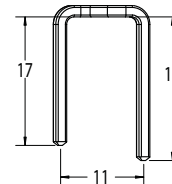

OSStaple™ and OSSplate™ X-Ray Sizing Template

Document #: A108-028 Rev. F
Date Issued: 04/18/07

Large Bone 2mm x 3mm wire OSStaples™

OS-2020W2X3

OS-2522W2X3

OS-3030W2X3

Medium Bone 2mm x 2mm wire OSStaples™

OS-1512W2

OS-1518W2

OS-181815W2

OS-2020W2

Small Bone 1.5mm wire OSStaples™

OS-1310W1.5

OS-111513W1.5

OS-111715W1.5

OS-111917W1.5

OS-1512W1.5

OS-0705W1.5

OS-0907W1.5

OS-1110W1.5

OS-1108W1.5

Extra-Small Bone 1.2mm wire OSStaples™

OS-0705W1.2

OS-0907W1.2

1.2mm x 1.5mm wire OSSplate™

OP-1506

OP-1508

OP-1510

OP TOP VIEW