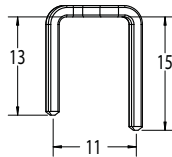

OSStaple™ and OSSplate™ X-Ray Sizing Template

Document #: A108-028 Rev. F
Date Issued: 04/18/07

Large Bone 2mm x 3mm wire OSStaples™

OS-2020W2X3

OS-2522W2X3

OS-3030W2X3

Medium Bone 2mm x 2mm wire OSStaples™

OS-1512W2

OS-1518W2

OS-181815W2

OS-2020W2

Small Bone 1.5mm wire OSStaples™

OS-1310W1.5

OS-111513W1.5

OS-111715W1.5

OS-111917W1.5

OS-1512W1.5

OS-0705W1.5

OS-0907W1.5

OS-1110W1.5

OS-1108W1.5

Extra-Small Bone 1.2mm wire OSStaples™

OS-0705W1.2

OS-0907W1.2

1.2mm x 1.5mm wire OSSplate™

OP-1506

OP-1508

OP-1510

OP TOP VIEW