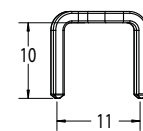

OSStaple™ and OSSplate™ X-Ray Sizing Template

Document #: A108-028 Rev. F
Date Issued: 04/18/07

Large Bone 2mm x 3mm wire OSStaples™

OS-2020W2X3

OS-2522W2X3

OS-3030W2X3

Medium Bone 2mm x 2mm wire OSStaples™

OS-111917W1.5

OS-1512W1.5

OS-0705W1.5

OS-0907W1.5

OS-1110W1.5

OS-1108W1.5

Extra-Small Bone 1.2mm wire OSStaples™

OS-0705W1.2

OS-0907W1.2

1.2mm x 1.5mm wire OSSplate™

OP-1506

OP-1508

OP-1510

OP TOP VIEW