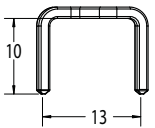

OSStaple™ and OSSplate™ X-Ray Sizing Template

Document #: A108-028 Rev. F
Date Issued: 04/18/07

Large Bone 2mm x 3mm wire OSStaples™

OS-2020W2X3

OS-2522W2X3

OS-3030W2X3

Medium Bone 2mm x 2mm wire OSStaples™

OS-1512W2

OS-1518W2

OS-181815W2

OS-2020W2

Small Bone 1.5mm wire OSStaples™

OS-1310W1.5

OS-111513W1.5

OS-111715W1.5

OS-111917W1.5

OS-1512W1.5

OS-0705W1.5

OS-0907W1.5

OS-1110W1.5

OS-1108W1.5

Extra-Small Bone 1.2mm wire OSStaples™

OS-0705W1.2

OS-0907W1.2

1.2mm x 1.5mm wire OSSplate™

OP-1506

OP-1508

OP-1510

OP TOP VIEW