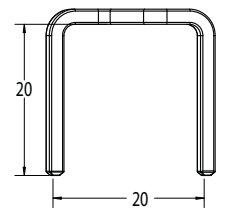

OSStaple™ and OSSplate™ X-Ray Sizing Template

Document #: A108-028 Rev. F
Date Issued: 04/18/07

Large Bone 2mm x 3mm wire OSStaples™

OS-2020W2X3

OS-2522W2X3

OS-3030W2X3

Medium Bone 2mm x 2mm wire OSStaples™

OS-1512W2

OS-1518W2

OS-181815W2

OS-2020W2

Small Bone 1.5mm wire OSStaples™

OS-1310W1.5

OS-111513W1.5

OS-111715W1.5

OS-111917W1.5

OS-1512W1.5

OS-0705W1.5

OS-0907W1.5

OS-1110W1.5

OS-1108W1.5

Extra-Small Bone 1.2mm wire OSStaples™

OS-0705W1.2

OS-0907W1.2

1.2mm x 1.5mm wire OSSplate™

OP-1506

OP-1508

OP-1510

OP TOP VIEW