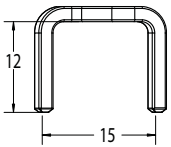

OSStaple™ and OSSplate™ X-Ray Sizing Template

Document #: A108-028 Rev. F
Date Issued: 04/18/07

Large Bone 2mm x 3mm wire OSStaples™

OS-2020W2X3

OS-2522W2X3

OS-3030W2X3

Medium Bone 2mm x 2mm wire OSStaples™

OS-1512W2

OS-1518W2

OS-181815W2

OS-2020W2

Small Bone 1.5mm wire OSStaples™

OS-1310W1.5

OS-111513W1.5

OS-111715W1.5

OS-111917W1.5

OS-1512W1.5

OS-0705W1.5

OS-0907W1.5

OS-1110W1.5

OS-1108W1.5

Extra-Small Bone 1.2mm wire OSStaples™

OS-0705W1.2

OS-0907W1.2

1.2mm x 1.5mm wire OSSplate™

OP-1506

OP-1508

OP-1510

OP TOP VIEW