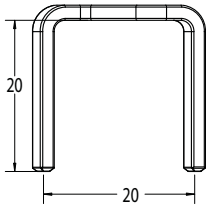

OSStaple™ and OSSplate™ X-Ray Sizing Template

Document #: A108-028 Rev. F
Date Issued: 04/18/07

Large Bone 2mm x 3mm wire OSStaples™

OS-2020W2X3

OS-2522W2X3

OS-3030W2X3

Medium Bone 2mm x 2mm wire OSStaples™

OS-1512W2

OS-1518W2

OS-181815W2

OS-2020W2

Small Bone 1.5mm wire OSStaples™

OS-1310W1.5

OS-111513W1.5

OS-111715W1.5

OS-111917W1.5

OS-1512W1.5

OS-0705W1.5

OS-0907W1.5

OS-1110W1.5

OS-1108W1.5

Extra-Small Bone 1.2mm wire OSStaples™

OS-0705W1.2

OS-0907W1.2

1.2mm x 1.5mm wire OSSplate™

OP-1506

OP-1508

OP-1510

OP TOP VIEW