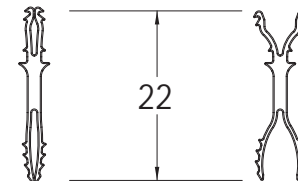

HammerLock™ X-Ray Sizing Template

Document #: A117-006 Rev. A
Date Issued: 05/19/10

dimensions are in millimeters (mm)

HLXS
HammerLock™ Small

HLXM
HammerLock™ Medium

HLXL
HammerLock™ Large

HLXSA
HammerLock™ Angled Small

HLXMA
HammerLock™ Angled Medium

HLXLA
HammerLock™ Angled Large

HammerLock™ X-Ray Sizing Template

Document #: A117-006 Rev. A
Date Issued: 05/19/10

dimensions are in millimeters (mm)

HLXS
HammerLock™ Small

HLXM
HammerLock™ Medium

HLXL
HammerLock™ Large

HLXSA
HammerLock™ Angled Small

HLXMA
HammerLock™ Angled Medium

HLXLA
HammerLock™ Angled Large