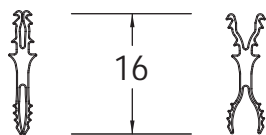

HammerLock™ X-Ray Sizing Template

Document #: A117-006 Rev. A
Date Issued: 05/19/10

dimensions are in millimeters (mm)

HLXS
HammerLock™ Small

HLXM
HammerLock™ Medium

HLXL
HammerLock™ Large

HLXSA
HammerLock™ Angled Small

HLXMA
HammerLock™ Angled Medium

HLXLA
HammerLock™ Angled Large

HammerLock™ X-Ray Sizing Template

Document #: A117-006 Rev. A
Date Issued: 05/19/10

dimensions are in millimeters (mm)

HLXS
HammerLock™ Small

HLXM
HammerLock™ Medium

HLXL
HammerLock™ Large

HLXSA
HammerLock™ Angled Small

HLXMA
HammerLock™ Angled Medium

HLXLA
HammerLock™ Angled Large