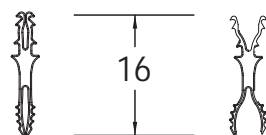

HammerLock™ X-Ray Sizing Template

Document #: A117-006 Rev. A
Date Issued: 05/19/10

dimensions are in millimeters (mm)

HLXS
HammerLock™ Small

HLXM
HammerLock™ Medium

HLXL
HammerLock™ Large

HLXSA
HammerLock™ Angled Small

HLXMA
HammerLock™ Angled Medium

HLXLA
HammerLock™ Angled Large

HammerLock™ X-Ray Sizing Template

Document #: A117-006 Rev. A
Date Issued: 05/19/10

dimensions are in millimeters (mm)

HLXS
HammerLock™ Small

HLXM
HammerLock™ Medium

HLXL
HammerLock™ Large

HLXSA
HammerLock™ Angled Small

HLXMA
HammerLock™ Angled Medium

HLXLA
HammerLock™ Angled Large