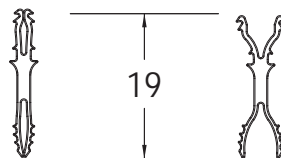

HammerLock™ X-Ray Sizing Template

Document #: A117-006 Rev. A
Date Issued: 05/19/10

dimensions are in millimeters (mm)

HLXS
HammerLock™ Small

HLXM
HammerLock™ Medium

HLXL
HammerLock™ Large

HLXSA
HammerLock™ Angled Small

HLXMA
HammerLock™ Angled Medium

HLXLA
HammerLock™ Angled Large

HammerLock™ X-Ray Sizing Template

Document #: A117-006 Rev. A
Date Issued: 05/19/10

dimensions are in millimeters (mm)

HLXS
HammerLock™ Small

HLXM
HammerLock™ Medium

HLXL
HammerLock™ Large

HLXSA
HammerLock™ Angled Small

HLXMA
HammerLock™ Angled Medium

HLXLA
HammerLock™ Angled Large