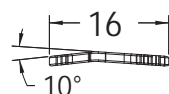

HammerLock™ X-Ray Sizing Template

Document #: A117-006 Rev. A
Date Issued: 05/19/10

dimensions are in millimeters (mm)

HLXS
HammerLock™ Small

HLXM
HammerLock™ Medium

HLXL
HammerLock™ Large

HLXSA
HammerLock™ Angled Small

HLXMA
HammerLock™ Angled Medium

HLXLA
HammerLock™ Angled Large

HammerLock™ X-Ray Sizing Template

Document #: A117-006 Rev. A
Date Issued: 05/19/10

dimensions are in millimeters (mm)

HLXS
HammerLock™ Small

HLXM
HammerLock™ Medium

HLXL
HammerLock™ Large

HLXSA
HammerLock™ Angled Small

HLXMA
HammerLock™ Angled Medium

HLXLA
HammerLock™ Angled Large