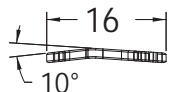

HammerLock™ X-Ray Sizing Template

Document #: A117-006 Rev. A
Date Issued: 05/19/10

dimensions are in millimeters (mm)

HLXS
HammerLock™ Small

HLXM
HammerLock™ Medium

HLXL
HammerLock™ Large

HLXSA
HammerLock™ Angled Small

HLXMA
HammerLock™ Angled Medium

HLXLA
HammerLock™ Angled Large

HammerLock™ X-Ray Sizing Template

Document #: A117-006 Rev. A
Date Issued: 05/19/10

dimensions are in millimeters (mm)

HLXS
HammerLock™ Small

HLXM
HammerLock™ Medium

HLXL
HammerLock™ Large

HLXSA
HammerLock™ Angled Small

HLXMA
HammerLock™ Angled Medium

HLXLA
HammerLock™ Angled Large