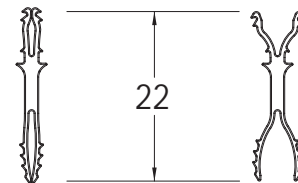

HammerLock™ X-Ray Sizing Template

Document #: A117-006 Rev. A
Date Issued: 05/19/10

dimensions are in millimeters (mm)

HLXS
HammerLock™ Small

HLXM
HammerLock™ Medium

HLXL
HammerLock™ Large

HLXSA
HammerLock™ Angled Small

HLXMA
HammerLock™ Angled Medium

HLXLA
HammerLock™ Angled Large

HammerLock™ X-Ray Sizing Template

Document #: A117-006 Rev. A
Date Issued: 05/19/10

dimensions are in millimeters (mm)

HLXS
HammerLock™ Small

HLXM
HammerLock™ Medium

HLXL
HammerLock™ Large

HLXSA
HammerLock™ Angled Small

HLXMA
HammerLock™ Angled Medium

HLXLA
HammerLock™ Angled Large