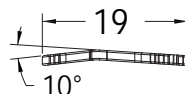

HammerLock™ X-Ray Sizing Template

Document #: A117-006 Rev. A
Date Issued: 05/19/10

dimensions are in millimeters (mm)

HLXS
HammerLock™ Small

HLXM
HammerLock™ Medium

HLXL
HammerLock™ Large

HLXSA
HammerLock™ Angled Small

HLXMA
HammerLock™ Angled Medium

HLXLA
HammerLock™ Angled Large

HammerLock™ X-Ray Sizing Template

Document #: A117-006 Rev. A
Date Issued: 05/19/10

dimensions are in millimeters (mm)

HLXS
HammerLock™ Small

HLXM
HammerLock™ Medium

HLXL
HammerLock™ Large

HLXSA
HammerLock™ Angled Small

HLXMA
HammerLock™ Angled Medium

HLXLA
HammerLock™ Angled Large