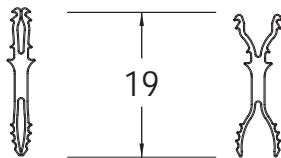

HammerLock™ X-Ray Sizing Template

Document #: A117-006 Rev. A
Date Issued: 05/19/10

dimensions are in millimeters (mm)

HLXS
HammerLock™ Small

HLXM
HammerLock™ Medium

HLXL
HammerLock™ Large

HLXSA
HammerLock™ Angled Small

HLXMA
HammerLock™ Angled Medium

HLXLA
HammerLock™ Angled Large

HammerLock™ X-Ray Sizing Template

Document #: A117-006 Rev. A
Date Issued: 05/19/10

dimensions are in millimeters (mm)

HLXS
HammerLock™ Small

HLXM
HammerLock™ Medium

HLXL
HammerLock™ Large

HLXSA
HammerLock™ Angled Small

HLXMA
HammerLock™ Angled Medium

HLXLA
HammerLock™ Angled Large